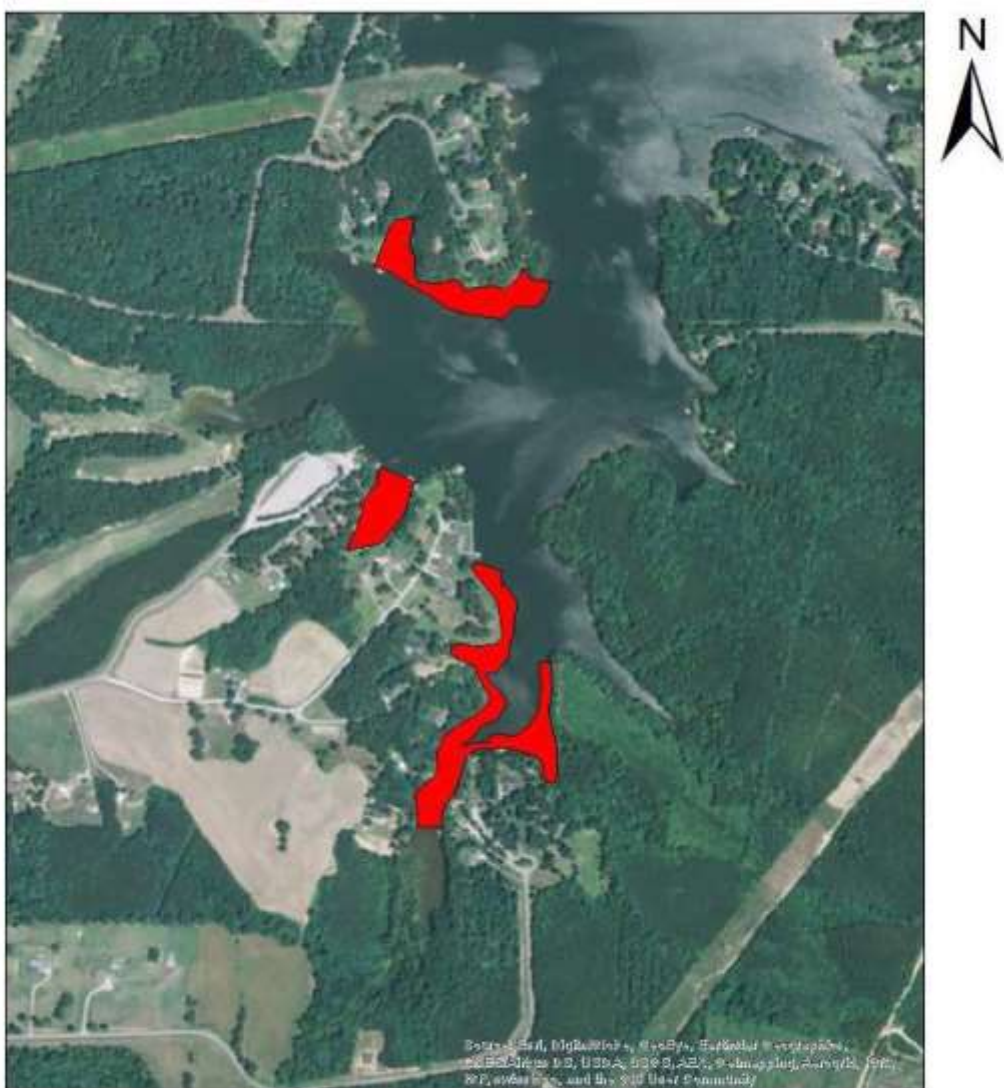

2017 Lyngbya Treatments— May 31st thru June 9th

Treatment Areas Shown in Red

Smith Creek

Legend

 2017 Treatments

2017 Lyngbya Treatments— May 31st thru June 9th

Treatment Areas Shown in Red

Great Creek

2017 Lyngbya Treatments— May 31st thru June 9th

Treatment Areas Shown in Red

Lees Creek

Legend

 2017 Treatments

2017 Lyngbya Treatments— May 31st thru June 9th

Treatment Areas Shown in Red

Rocky Branch

2017 Lyngbya Treatments— May 31st thru June 9th

Treatment Areas Shown in Red

Lyons Creek

Legend

 2017 Treatments

0 0.05 0.1 0.2 0.3 0.4 Miles

2017 Lyngbya Treatments— May 31st thru June 9th

Treatment Areas Shown in Red

Pretty Creek Lower

Legend

 AOI_Pretty_Lower

0 0.075 0.15 0.3 0.45 0.6 Miles

2017 Lyngbya Treatments— May 31st thru June 9th

Treatment Areas Shown in Red

St. Tammy

Legend
■ 2017 Treatments