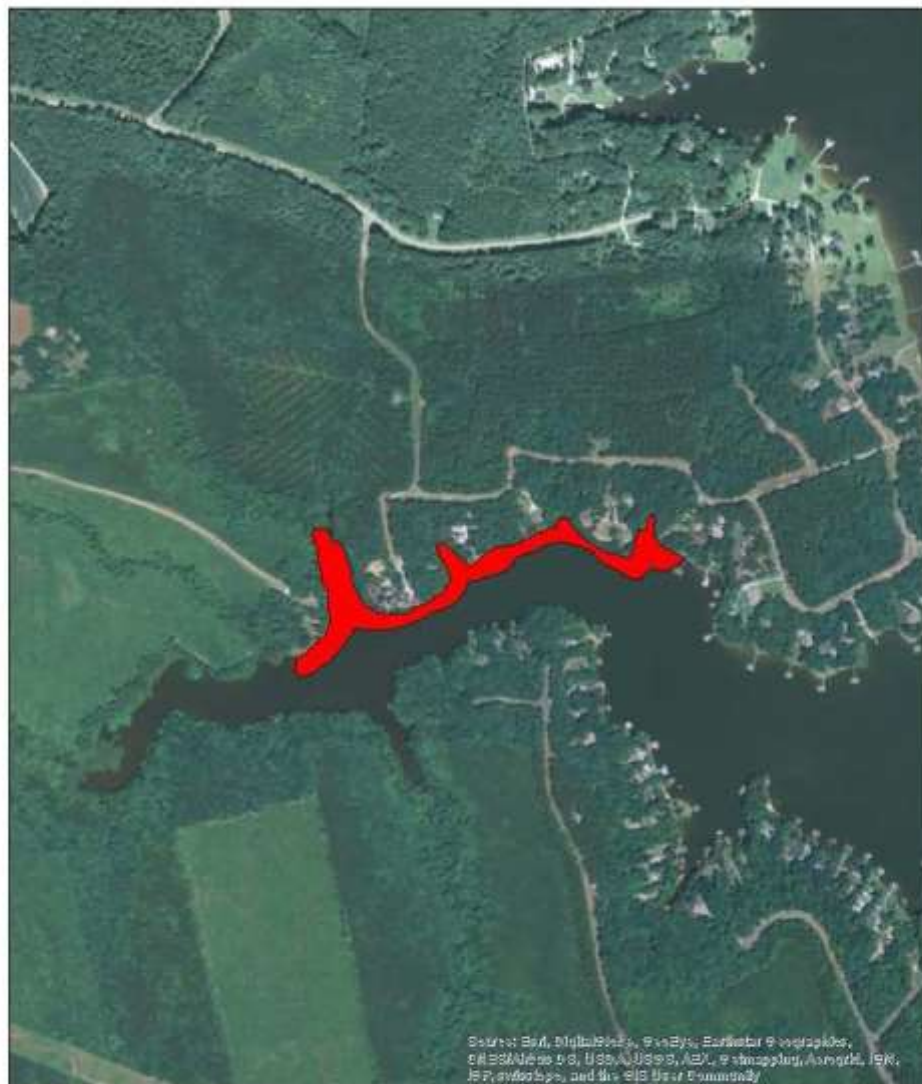

2017 Lyngbya Treatments— May 31st thru June 9th

Treatment Areas Shown in Red

Smith Creek

Legend

 2017 Treatments

2017 Lyngbya Treatments— May 31st thru June 9th

Treatment Areas Shown in Red

Great Creek

2017 Lyngbya Treatments— May 31st thru June 9th

Treatment Areas Shown in Red

Lees Creek

Legend

 2017 Treatments

2017 Lyngbya Treatments— May 31st thru June 9th

Treatment Areas Shown in Red

Rocky Branch

2017 Lyngbya Treatments— May 31st thru June 9th

Treatment Areas Shown in Red

Lyons Creek

Legend

 2017 Treatments

0 0.05 0.1 0.2 0.3 0.4 Miles

2017 Lyngbya Treatments— May 31st thru June 9th

Treatment Areas Shown in Red

Pretty Creek Lower

Legend

 AOI_Pretty_Lower

0 0.075 0.15 0.3 0.45 0.6 Miles

2017 Lyngbya Treatments— May 31st thru June 9th

Treatment Areas Shown in Red

St. Tammy

Legend
■ 2017 Treatments