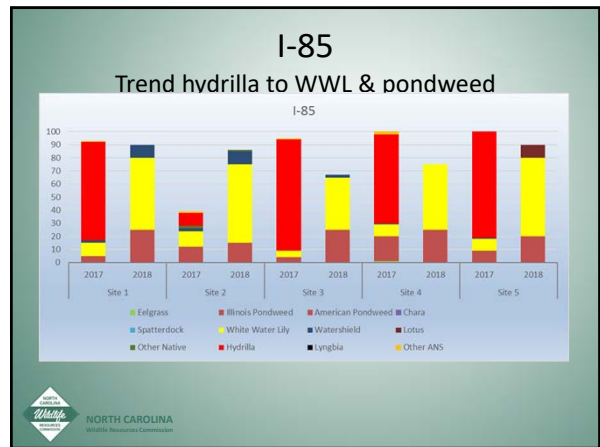

RESULTS Upper Poplar Creek – Site 1

2015

New Cage no planting

2016

2017

2018

White Water Lily

NORTH CAROLINA
Wildlife Resources Commission

Upper Poplar Creek – Site 3

2016

Hydrilla

2017

Treated - Sonar

2018

NORTH CAROLINA
Wildlife Resources Commission

Great Creek - Exclosure 1

2016
Hydrilla
2017
2018
Treated

Big Stone House 2018

Exclosure 3
Eelgrass!

Proposed 2019 Re-vegetation

- Spring Survey...inventory or record details of..
- **Needed maintenance at existing sites**
 - Damaged cages specifically earmarked...
- Continue to chem. treat exclosures to reduce competition with Hydrilla
- **Plant outside of cages** (Still House, Kings Bra, Poplar, Upper Flats)