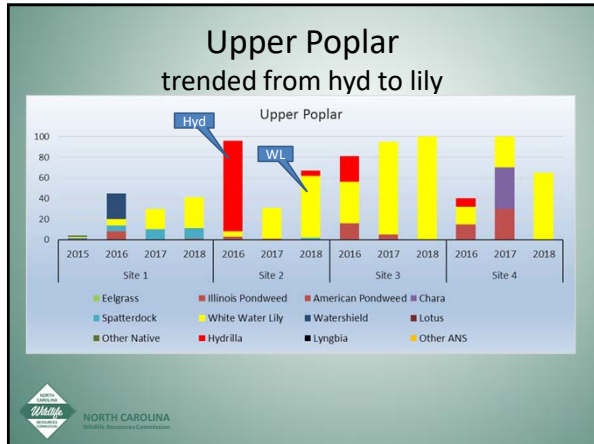

Upper Poplar Creek – Site 3

2016

Hydrilla

2017

Treated - Sonar

2018

NORTH CAROLINA
Wildlife Resources Commission

Great Creek - Exclosure 1

2016
Hydrilla
2017
2018
Treated

Big Stone House 2018

Exclosure 3
Eelgrass!

Proposed 2019 Re-vegetation

- Spring Survey...inventory or record details of..
- **Needed maintenance at existing sites**
 - Damaged cages specifically earmarked...
- Continue to chem. treat exclosures to reduce competition with Hydrilla
- **Plant outside of cages** (Still House, Kings Bra, Poplar, Upper Flats)