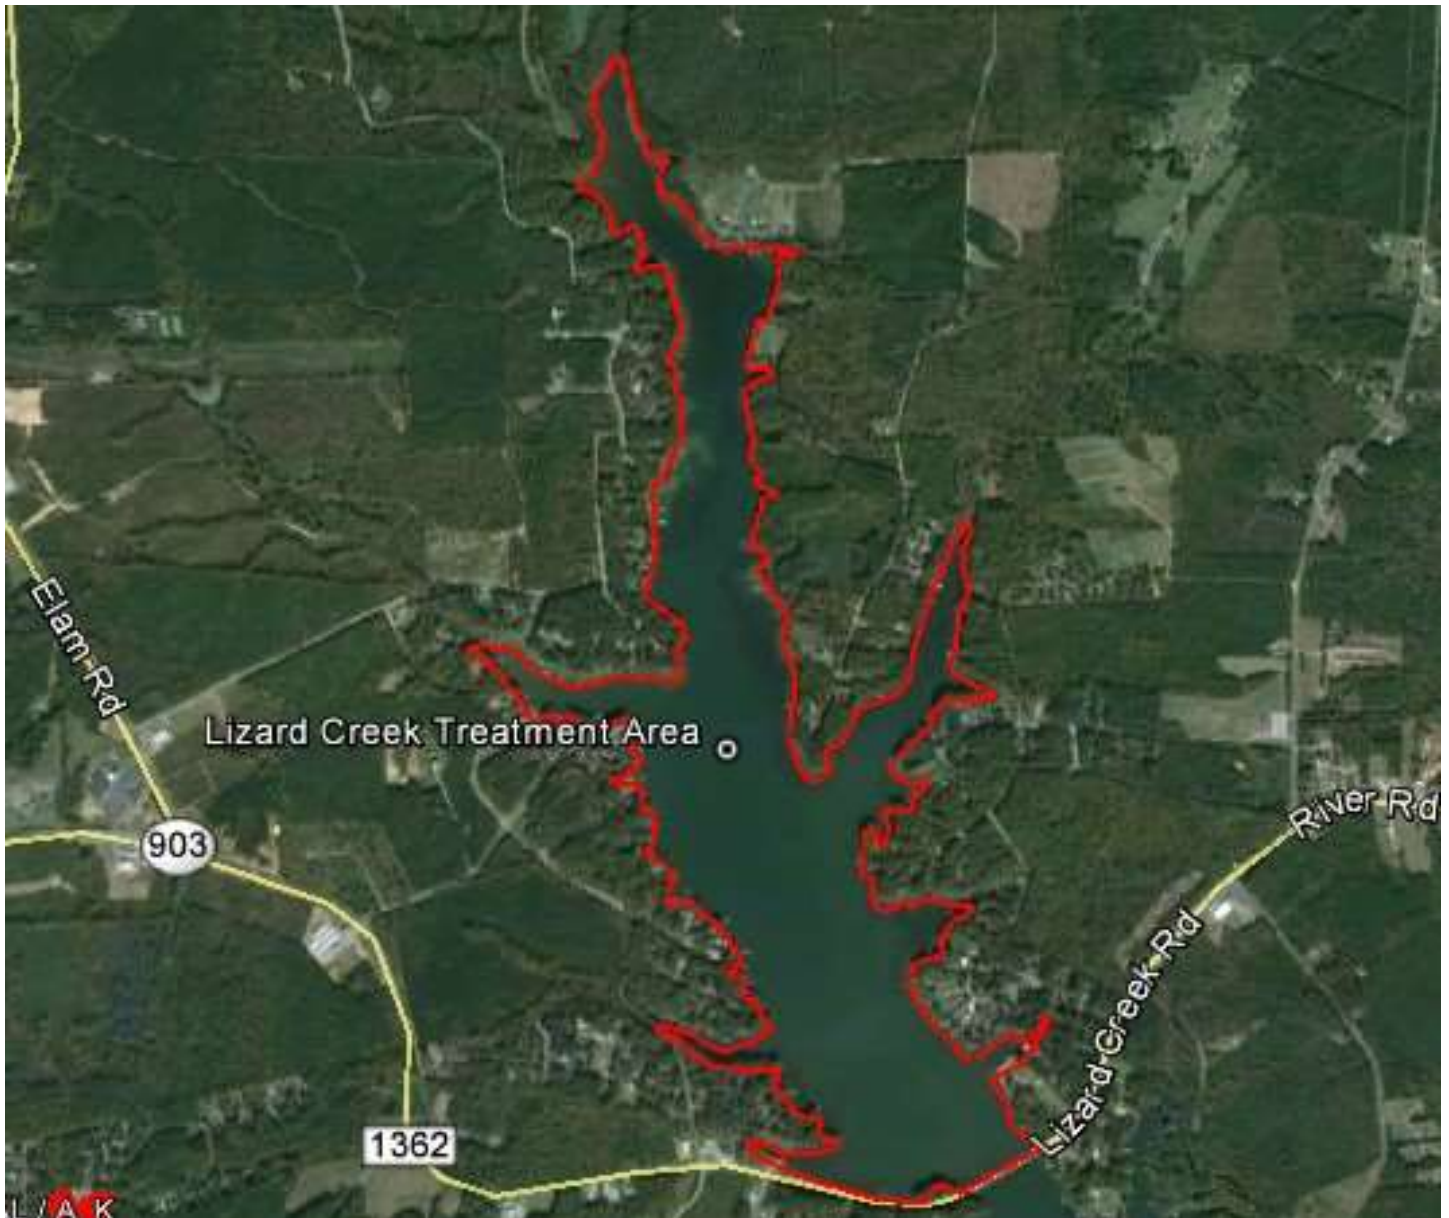

COLD SPRING BRANCH

2016 Maps Hydrilla Treatment areas for 2016 Treatment Dates June 8-9

JIMMIES CREEK—EAST ARM

2016 Maps Hydrilla Treatment areas for 2016 Treatment Dates June 8-9

LIZARD CREEK

2016 Maps Hydrilla Treatment areas for 2016 Treatment Dates June 8-9

POPLAR CAGES

2016 Maps Hydrilla Treatment areas for 2016 Treatment Dates June 8-9

POPLAR CREEK—EAST ARM

2016 Maps Hydrilla Treatment areas for 2016 Treatment Dates June 8-9

SPECKLE COVE

2016 Maps Hydrilla Treatment areas for 2016 Treatment Dates June 8-9

TIMBERLINE SHORES

2016 Maps Hydrilla Treatment areas for 2016 Treatment Dates June 8-9

WOODLAND HURST